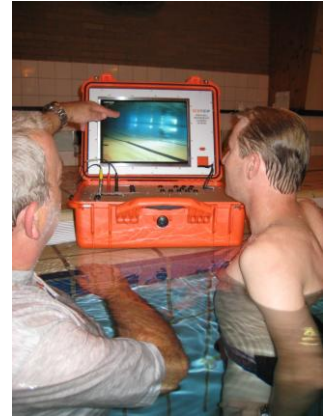

SUBVIEW

The SUBVIEW system can simultaneously capture, visualize and store submerged activities with four waterproof cameras on a battery powered video system, integrated in a single rugged travel case. With the integrated battery-unit the system can run stand-alone for hours, which makes it perfectly suitable for use in areas / situations where no direct power is available.

SUBMERGED OR ON THE SURFACE

Although SUBVIEW was originally designed to view submerged activities with waterproof cameras, the system can be used with any type of camera and application, submerged or on the surface.

SYSTEM SETUP

The SUBVIEW system consists of the following modular components :

- 15" LCD SCREEN
- WATERPROOF CAMERAS
- DIGITAL VIDEO RECORDER (DVR)
- BATTERY-PACK WITH STATUS CONTROL
- INPUT / OUTPUT UNIT
- CONTROL UNIT
- RUGGED TRAVEL CASE

APPLICATIONS

Originally the system was designed to capture and visualize submerged activities. Due to the universal and modular setup, the SUBVIEW system can be applied in a wide range of different areas, as a total system or as a recorder for existing products with a video output.